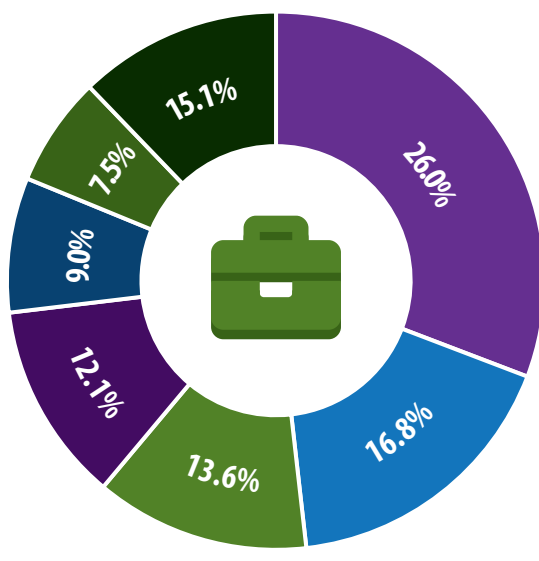

September 2021

AVERAGE 2-BEDROOM APARTMENT RENT **\$870 PSF**

COMMERCIAL LEASING

Q2 2021

TOP OCCUPATIONS BY EMPLOYMENT

2020

OVERALL AVG. ASKING RENT

\$25.06

OVERALL VACANCY RATE

10.5%

- Sales and service occupations
- Business, finance and administration occupations
- Trades, transport and equipment operators and related occupations
- Occupations in education, law and social, community and government services
- Health occupations
- Management occupations
- Other

TOP SECTORS BY EMPLOYMENT

2020

WHOLESALE AND RETAIL TRADE

16.4%

HEALTHCARE AND SOCIAL ASSISTANCE

15.8%

PUBLIC ADMINISTRATION

8.2%