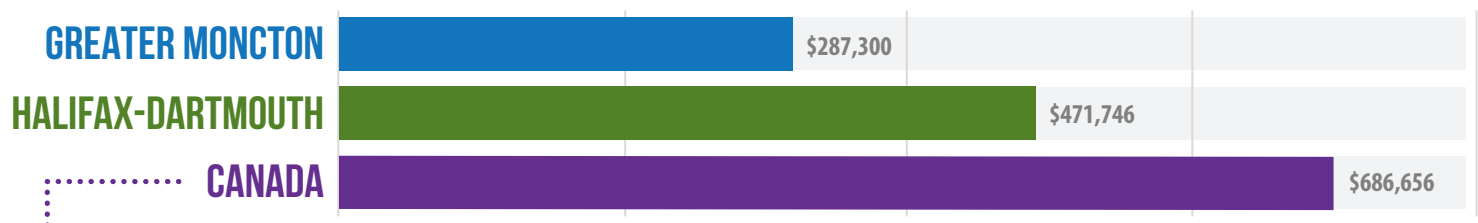

GREATER MONCTON & SOUTHEAST NEW BRUNSWICK

MONCTON-RICHIBUCTO

BY THE NUMBERS

LANGUAGE

50.6%

BILINGUAL
French & English

LABOUR

AVERAGE HOUSING COSTS

September 2021

AVERAGE 2-BEDROOM APARTMENT RENT **\$870 PSF**

COMMERCIAL LEASING

Q2 2021

TOP OCCUPATIONS BY EMPLOYMENT

2020

OVERALL AVG. ASKING RENT

\$25.06