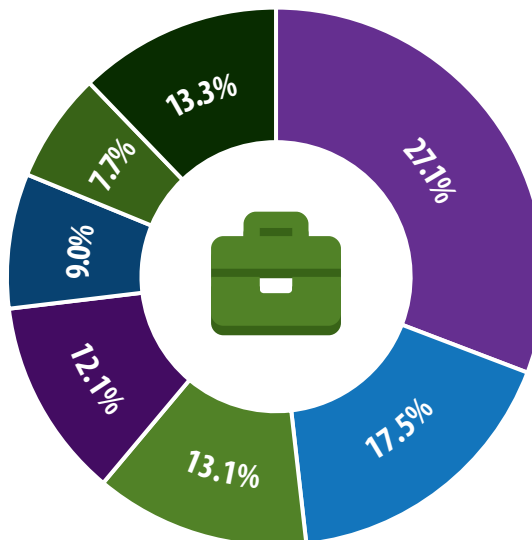

BY THE NUMBERS

LABOUR

AVERAGE HOUSING COSTS

August 2021

AVERAGE 2-BEDROOM APARTMENT RENT

\$949 PSF

COMMERCIAL LEASING

Q2 2021

TOP OCCUPATIONS BY EMPLOYMENT

2020

- Sales and service occupations
- Business, finance and administration occupations
- Trades, transport and equipment operators
- Education, law, social and government
- Health occupations
- Natural, applied sciences and related occupations
- Other