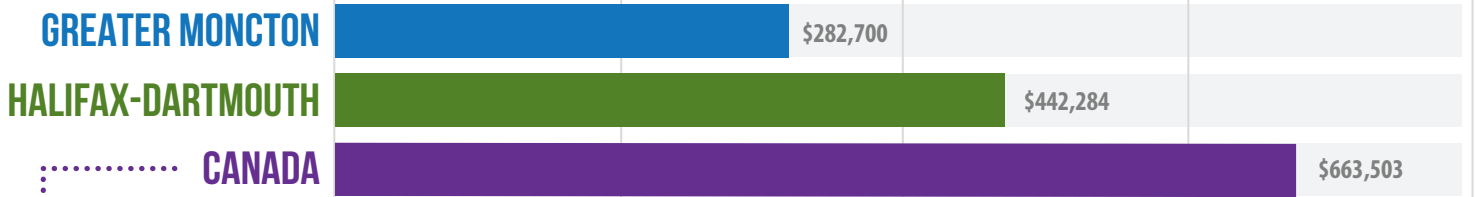

BY THE NUMBERS

LABOUR

AVERAGE HOUSING COSTS

August 2021

AVERAGE 2-BEDROOM APARTMENT RENT

\$949 PSF

COMMERCIAL LEASING

Q2 2021

TOP OCCUPATIONS BY EMPLOYMENT

2020

- Sales and service occupations
- Business, finance and administration occupations
- Trades, transport and equipment operators
- Education, law, social and government
- Health occupations
- Natural, applied sciences and related occupations
- Other