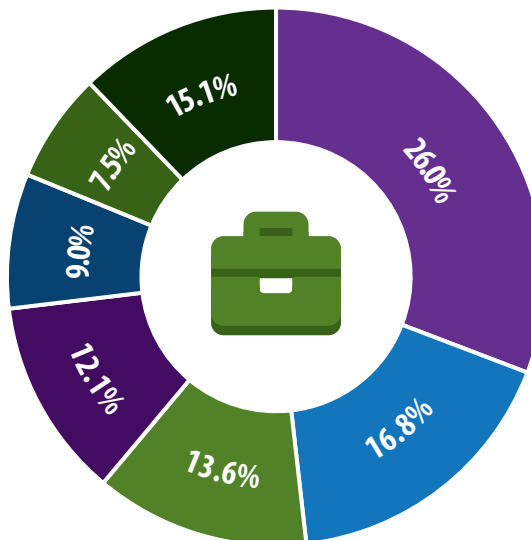

AVERAGE 2-BEDROOM
APARTMENT RENT

\$870 PSF

COMMERCIAL LEASING

Q2 2021

TOP OCCUPATIONS BY EMPLOYMENT

2020

OVERALL AVG. ASKING RENT
\$25.06

OVERALL VACANCY RATE
10.5%

TOP SECTORS BY EMPLOYMENT

2020

WHOLESALE AND
RETAIL TRADE
16.4%

HEALTHCARE AND
SOCIAL ASSISTANCE
15.8%

PUBLIC
ADMINISTRATION
8.2%