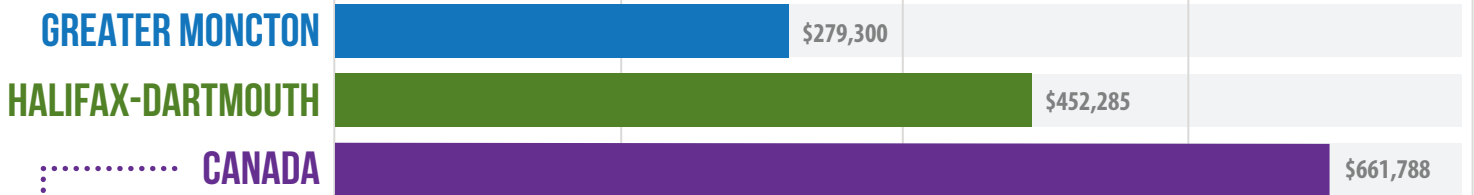

GREATER MONCTON & SOUTHEAST NEW BRUNSWICK

MONCTON-RICHIBUCTO

BY THE NUMBERS

LANGUAGE

50.6%
BILINGUAL
French & English

LABOUR

AVERAGE HOUSING COSTS

July 2021

AVERAGE 2-BEDROOM
APARTMENT RENT

\$870 PSF

COMMERCIAL LEASING

Q2 2021

TOP OCCUPATIONS BY EMPLOYMENT

2020

OVERALL AVG. ASKING RENT
\$25.06

OVERALL VACANCY RATE
10.5%