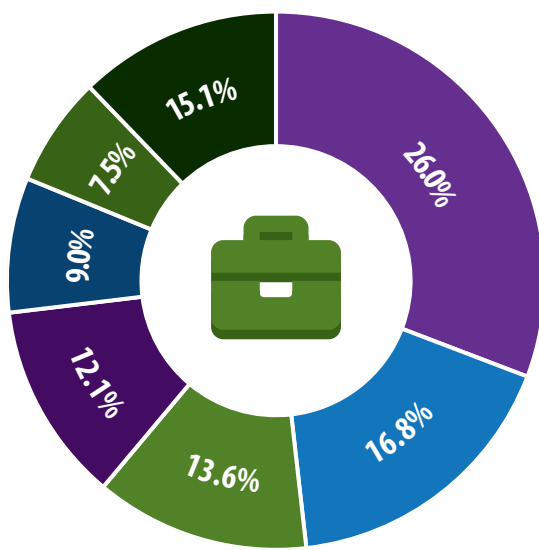

June 2021

AVERAGE 2-BEDROOM APARTMENT RENT **\$870 PSF**

COMMERCIAL LEASING

Q1 2021

TOP OCCUPATIONS BY EMPLOYMENT

2020

OVERALL AVG. ASKING RENT

\$25.11

OVERALL VACANCY RATE

9.2%

- Sales and service occupations
- Business, finance and administration occupations
- Trades, transport and equipment operators and related occupations
- Occupations in education, law and social, community and government services
- Health occupations
- Management occupations
- Other

TOP SECTORS BY EMPLOYMENT

2020

WHOLESALE AND RETAIL TRADE

16.4%

HEALTHCARE AND SOCIAL ASSISTANCE

15.8%

PUBLIC ADMINISTRATION

8.2%