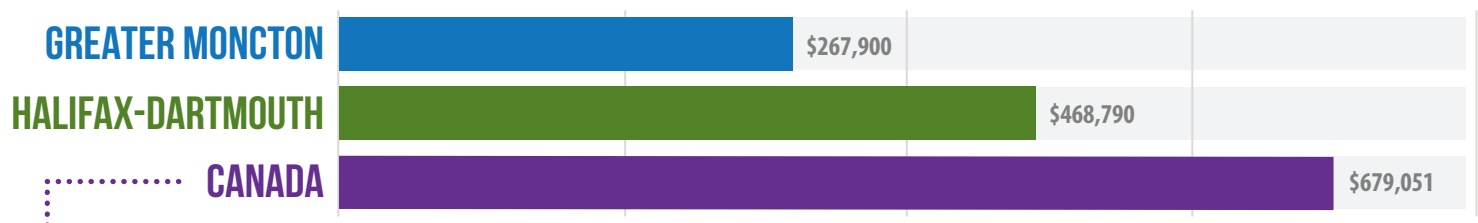

GREATER MONCTON & SOUTHEAST NEW BRUNSWICK

MONCTON-RICHIBUCTO

BY THE NUMBERS

LANGUAGE

50.6%

BILINGUAL
French & English

LABOUR

AVERAGE HOUSING COSTS

June 2021

AVERAGE 2-BEDROOM APARTMENT RENT **\$870 PSF**

COMMERCIAL LEASING

Q1 2021

TOP OCCUPATIONS BY EMPLOYMENT

2020

OVERALL AVG. ASKING RENT

\$25.11