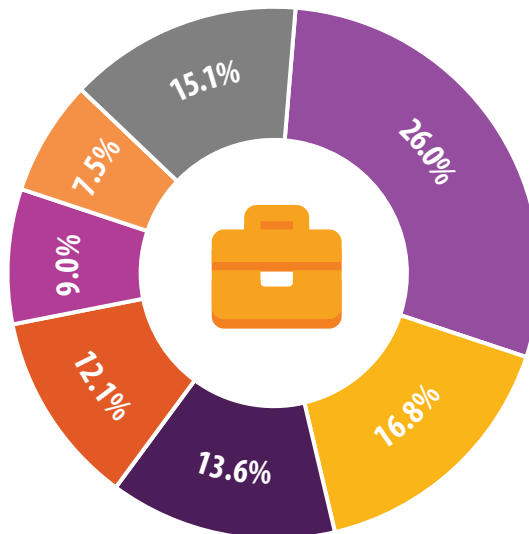

## TOP OCCUPATIONS BY EMPLOYMENT

2020

OVERALL AVG. ASKING RENT

**\$25.11**

1.45% YOY

OVERALL VACANCY RATE

**9.2%**

1.5% YOY

- Sales and service occupations
- Business, finance and administration occupations
- Trades, transport and equipment operators and related occupations
- Occupations in education, law and social, community and government services
- Health occupations
- Management occupations
- Other