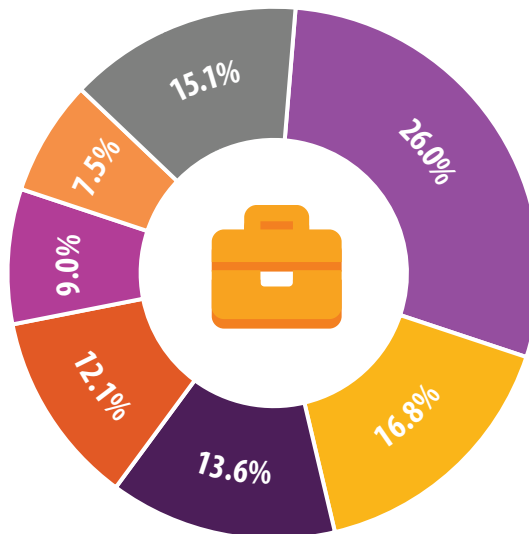

## TOP OCCUPATIONS BY EMPLOYMENT

2020

OVERALL AVG. ASKING RENT

**\$25.21**

1.45% YOY

OVERALL VACANCY RATE

**9.6%**

1.5% YOY

- Sales and service occupations
- Business, finance and administration occupations
- Trades, transport and equipment operators and related occupations
- Occupations in education, law and social, community and government services
- Health occupations
- Management occupations
- Other