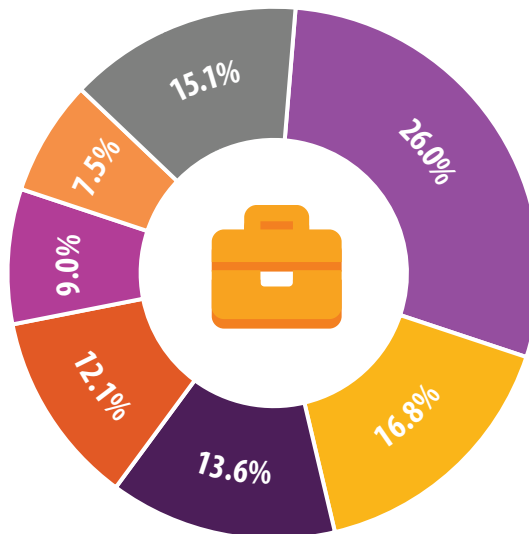

COMMERCIAL LEASING

Q4 2020

TOP OCCUPATIONS BY EMPLOYMENT

2020

OVERALL AVG. ASKING RENT

\$25.21

1.45% YOY

OVERALL VACANCY RATE

9.6%

1.5% YOY

- Sales and service occupations
- Business, finance and administration occupations
- Trades, transport and equipment operators and related occupations
- Occupations in education, law and social, community and government services
- Health occupations
- Management occupations
- Other

TOP SECTORS BY EMPLOYMENT

2020

WHOLESALE AND RETAIL TRADE

16.4%

HEALTHCARE AND SOCIAL ASSISTANCE

15.8%

PUBLIC ADMINISTRATION

8.2%