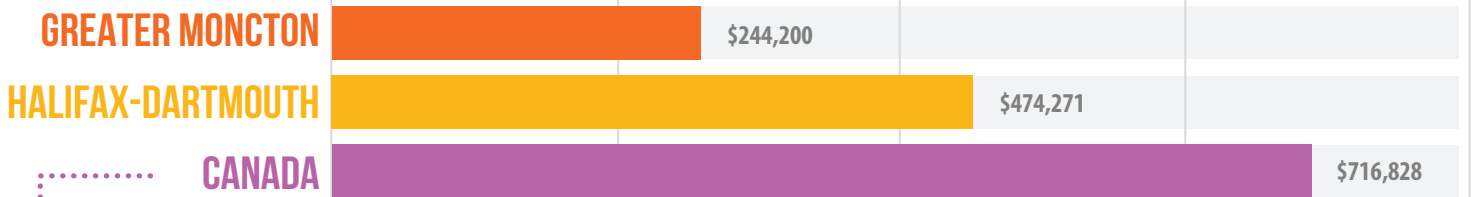

MONCTON-RICHIBUCTO

BY THE NUMBERS

50.6%
BILINGUAL
French & English

LABOUR

AVERAGE HOUSING COSTS

March 2021

AVERAGE 2-BEDROOM APARTMENT RENT

\$870 PSF