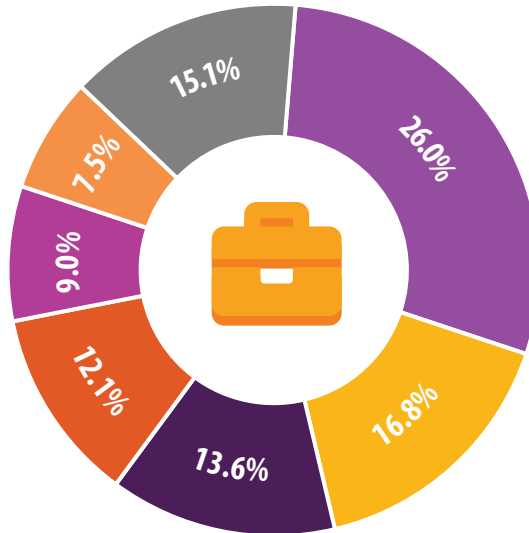

COMMERCIAL LEASING

Q4 2020

TOP OCCUPATIONS BY EMPLOYMENT

2020

OVERALL AVG. ASKING RENT

\$25.21

1.45% YOY

OVERALL VACANCY RATE

9.6%

1.5% YOY

- Sales and service occupations
- Business, finance and administration occupations
- Trades, transport and equipment operators and related occupations
- Occupations in education, law and social, community and government services
- Health occupations
- Management occupations
- Other