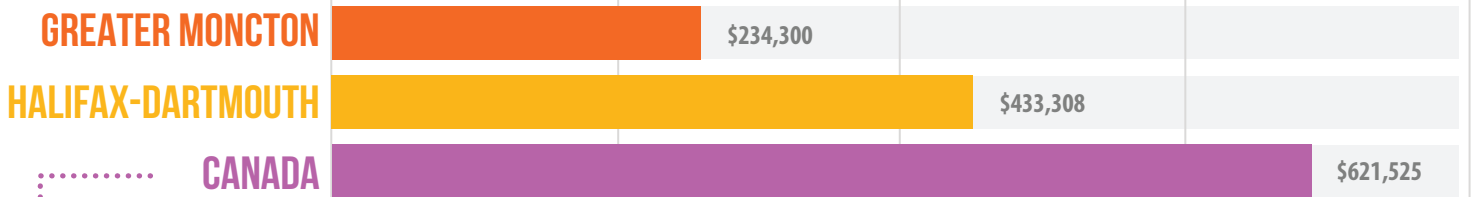

MONCTON-RICHIBUCTO

BY THE NUMBERS

50.6%
BILINGUAL
French & English

LABOUR

AVERAGE HOUSING COSTS

January 2021

AVERAGE 2-BEDROOM APARTMENT RENT

\$870 PSF